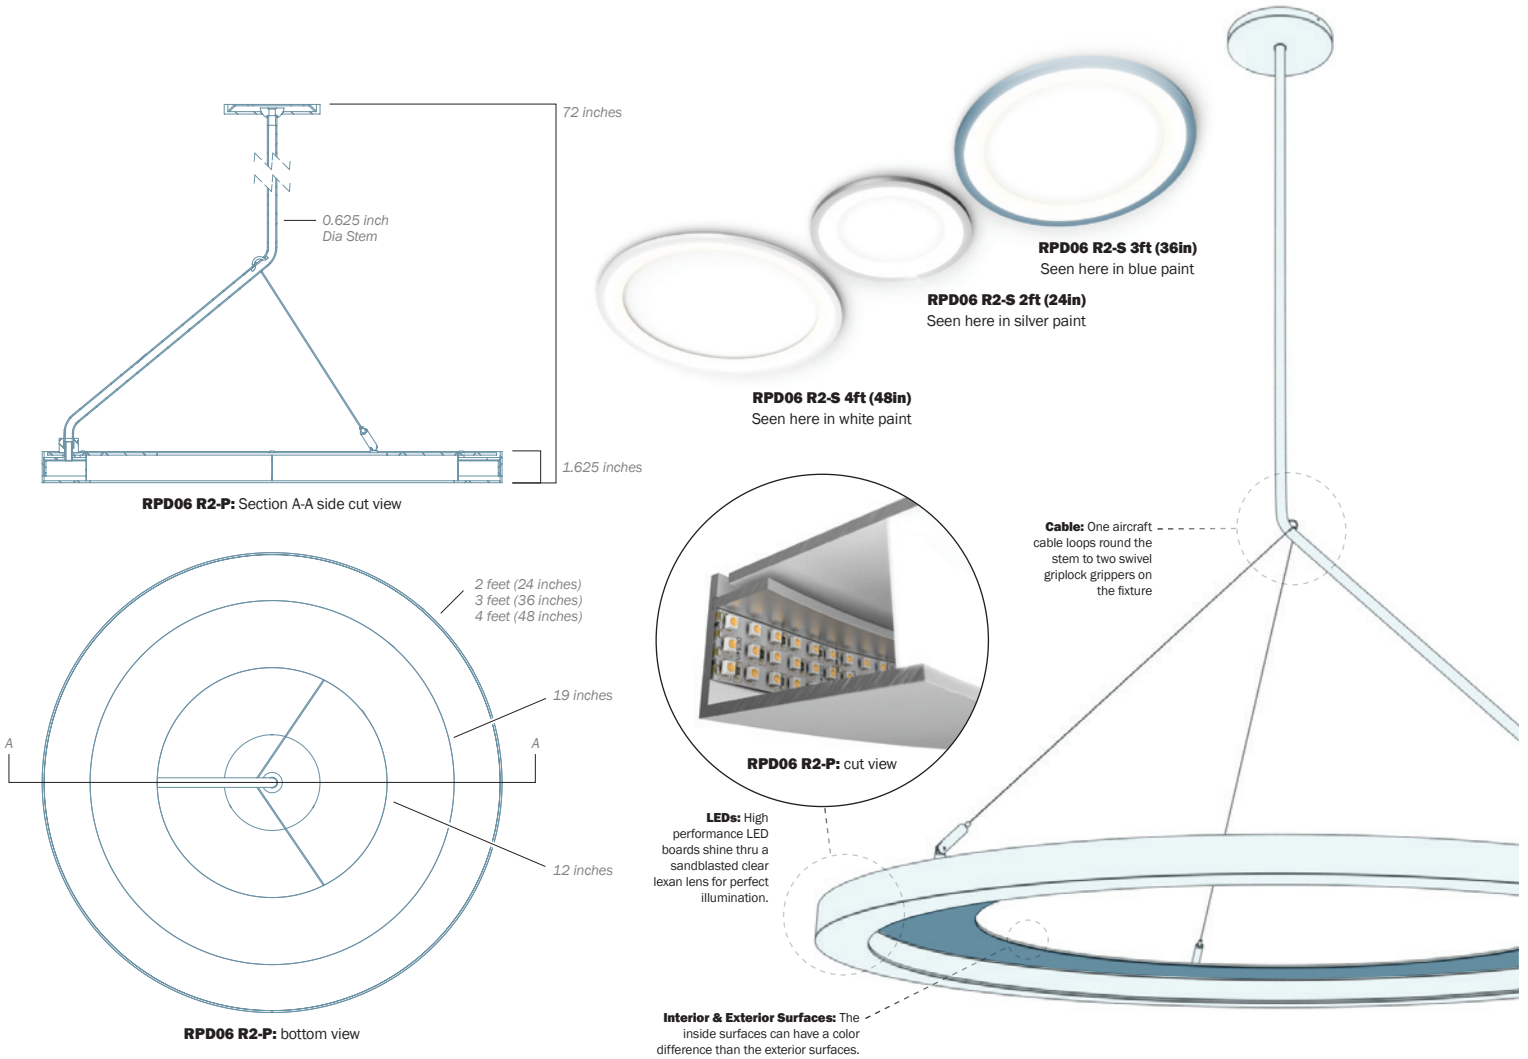

1. BASE MODEL (CHOOSE ONE)

- RPD06-R2P** Ceiling Pendant
 RPD06-R2S Ceiling or Wall Surface Mount

2. SIZE (CHOOSE ONE)

- D2** 2' (24") outer diameter
 D3 3' (36") outer diameter
 D4 4' (48") outer diameter

7. VOLTAGE

- UNV** Universal Voltage (120VAC-277VAC)

8. EMERGENCY OPTIONS (OPTIONAL)

- EMB** Emergency Battery Pack

MECHANICAL DIAGRAMS

MOONDISH VOLTAGE DROP CHART FOR REMOTE DRIVERS — 24VDC

For best performance, ensure proper wire gauge is installed between the remote LED driver and canopy that is dropping power to your fixture. This chart only applies to RPD06/R2 at 24VDC. Do not use this chart to calculate voltage drop for other fixtures. Estimated 9 Watts per linear foot (W/lf) for White LEDs, and 5 W/lf for RGB/RGBW LEDs.

| WIRE GAUGE | D2 (White) 57W | D2 (RGB/W) 32W | D3 (White) 85W | D3 (RGB/W) 48W | D4 (White) 52W (x2) | D4 (RGB/W) 29W (x2) |
|------------|----------------|----------------|----------------|----------------|---------------------|---------------------|
| 18 AWG | 50 ft. | 34 ft. | 35 ft. | 20 ft. | 25 ft. | 38 ft. |
| 16 AWG | 85 ft. | 59 ft. | 55 ft. | 36 ft. | 40 ft. | 66 ft. |
| 14 AWG | 130 ft. | 98 ft. | 90 ft. | 63 ft. | 65 ft. | 109 ft. |
| 12 AWG | 210 ft. | 162 ft. | 140 ft. | 105 ft. | 105 ft. | 179 ft. |
| 10 AWG | 335 ft. | 262 ft. | 220 ft. | 172 ft. | 170 ft. | 290 ft. |