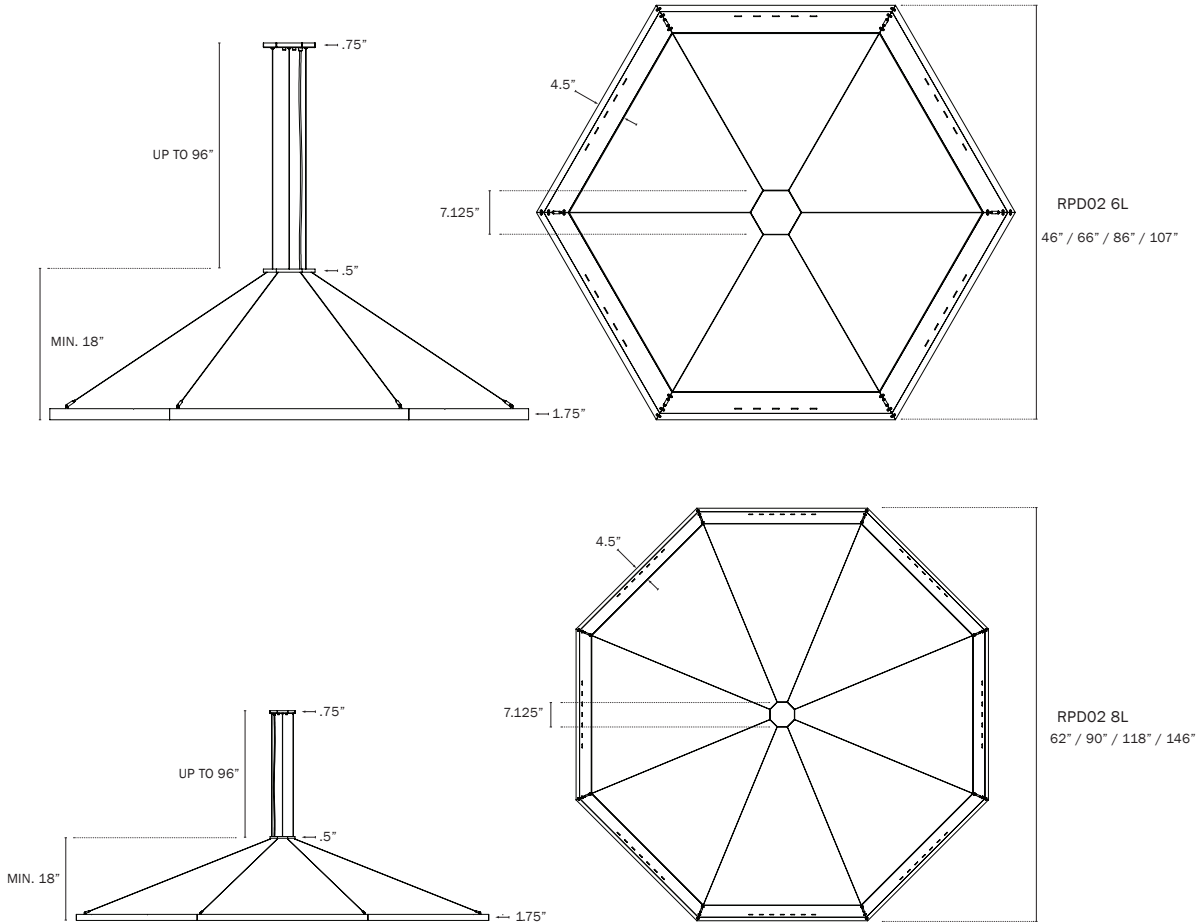

### STANDARD SIZES

Hexagonal & Octagonal Shapes  
6L: 46-107 inches, 8L: 62-146 inches

##### Hexagonal

- 46** 6 sides, 46" outer diameter  
 **66** 6 sides, 66" outer diameter  
 **86** 6 sides, 86" outer diameter  
 **107** 6 sides, 107" outer diameter

## MECHANICAL DIAGRAMS