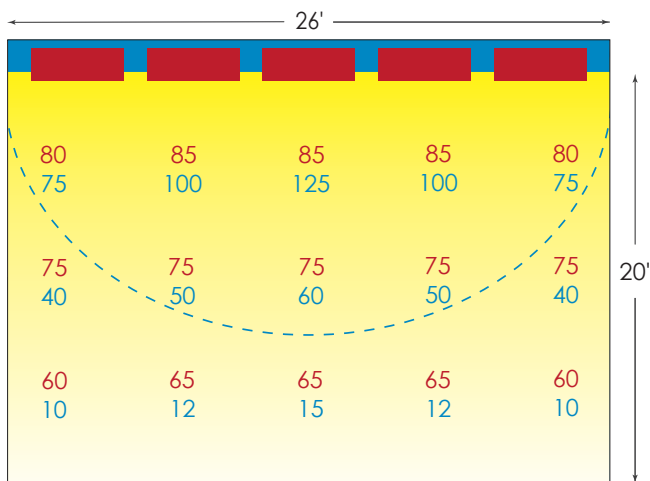

PERIMETER

RECESSED

alwusa.com/hylytr

Install Options

RECESSED

Recessed for T-grid and slot tiled ceilings. Mud-in for drywall ceilings also available.

PERIMETER

Perimeter for T-grid and slot tiled ceilings.

Hylytr Out-Performs the Competition

Illuminance Uniformity, Fixture Spacing and Grazing Efficiency Comparison

HYLYTR

(5) 4' luminaires
1' spacing
400+ cd/W

FLUORESCENT & LED

(1) 30' continuous run
FL – 55 cd/W
LED – 110 cd/W