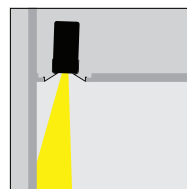

Frame Your Vision... More Uniformly

Hylytr™ Wall Grazer | HYWG

Recessed and Perimeter | LED

Ideal for specification in retail stores, offices, public institutions and more.

*Save energy
illuminating textured
and feature walls
uniformly all the way
down to the floor.*

Wall Grazing Just Got a Whole Lot Greater.

Hylytr Wall Grazer makes highlighting walls more artful, more efficient and more budget-friendly than ever before. Often requiring fewer linear feet of fixture, Hylytr shines an extraordinarily uniform light on accent walls bringing out dramatic textures and sublime details. And it does so utilizing less energy than traditional LED and fluorescent grazers.

- 2" X 4 1/2" extruded aluminum housing
- Recessed and perimeter mounting into T-grid, slot and drywall ceilings
- Slide-in accessories serve as application-specific mounting hardware
- Proprietary Double Slot Optics™ sculpt light precisely with no glare and no lens
- High-flux, high-performance LED engine utilizes less energy than competing products
- Multiple lamping options available to illuminate walls up to heights of 60'
- On-board or remote dimming driver(s)
- 90+ CRI and color temperature options from 2700K to 4000K
- Aluminum, black, white or RAL finish

RECESSED

alwusa.com/hylytr