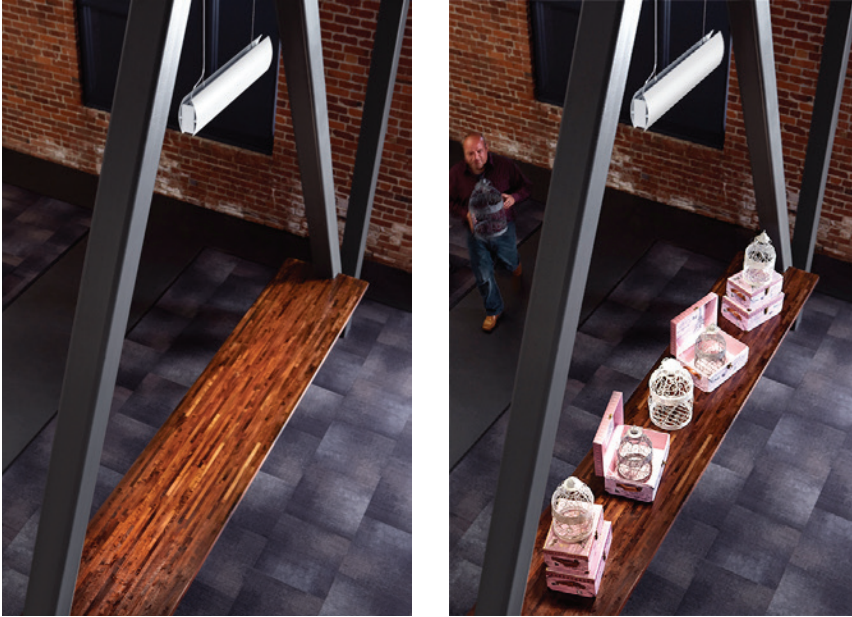

Hylytr™ Showcaser is designed to efficiently illuminate countertop displays, lab benches, aiseways and other long, narrow surfaces with ultra precision. The luminaire emits sharp, clearly defined, hard-edged linear downlight without vignetting and spillover.

- 2" X 4 1/2" extruded aluminum housing
- Recessed or suspended mounting
- Optional, slide-in accessories gracefully shroud housing (suspended only)
- Proprietary Double Slot Optics™ sculpt light precisely with no glare and no lens
- High-flux, high-performance LED engine utilizes less energy than competing products
- Multiple lamping options available to provide narrow beam direct illumination from fixture heights of up to 60'
- On-board (recessed) and remote (suspended) dimming driver(s)
- 90+ CRI and color temperature options from 2700K to 4000K
- Aluminum, black, white or RAL finish

SUSPENDED

RECESSED

Hylytr Showcase is ideal for illuminating long, narrow, horizontal surfaces such as display counters and walkways.

alwusa.com/hylytr

Precise Linear Illumination

Shroud Options

Suspended Only

CURVED

FLAT

Narrow, Yet Wide

In elevation, Hylitr Showcaser emits a narrow, hard-edged beam ideal for illuminating surface-tops with spill-free precision.

In profile, the luminaire kicks out light broadly, requiring fewer linear feet of fixture than traditional products to cover wide expanses.