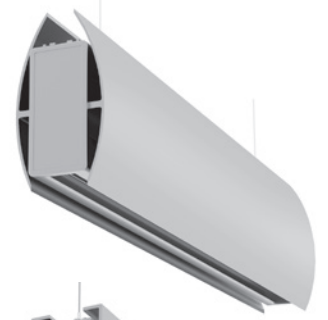

Hylytr™ Showcaser is designed to efficiently illuminate countertop displays, lab benches, aiseways and other long, narrow surfaces with ultra precision. The luminaire emits sharp, clearly defined, hard-edged linear downlight without vignetting and spillover.

- 2" X 4 1/2" extruded aluminum housing
- Recessed or suspended mounting
- Optional, slide-in accessories gracefully shroud housing (suspended only)
- Proprietary Double Slot Optics™ sculpt light precisely with no glare and no lens
- High-flux, high-performance LED engine utilizes less energy than competing products
- Multiple lamping options available to provide narrow beam direct illumination from fixture heights of up to 60'
- On-board (recessed) and remote (suspended) dimming driver(s)
- 90+ CRI and color temperature options from 2700K to 4000K
- Aluminum, black, white or RAL finish

SUSPENDED

RECESSED

Hylytr Showcase is ideal for illuminating long, narrow, horizontal surfaces such as display counters and walkways.

alwusa.com/hylytr

Precise Linear Illumination

Shroud Options

Suspended Only

CURVED

FLAT

Narrow, Yet Wide

In elevation, Hylitr Showcaser emits a narrow, hard-edged beam ideal for illuminating surface-tops with spill-free precision.

In profile, the luminaire kicks out light broadly, requiring fewer linear feet of fixture than traditional products to cover wide expanses.